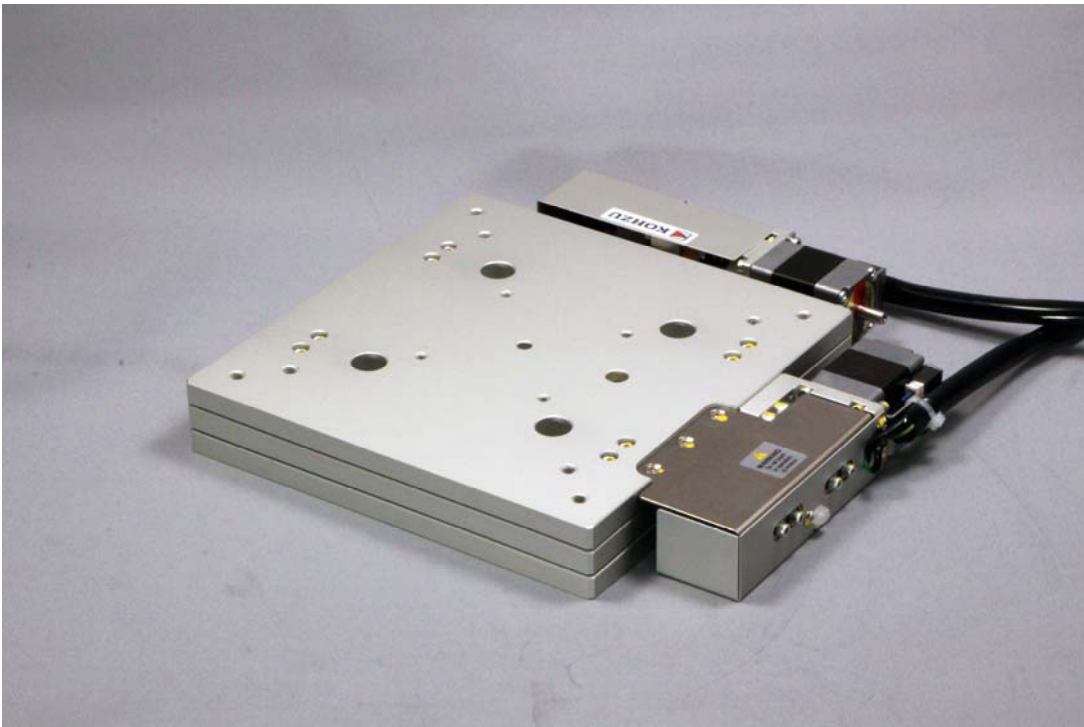

Ultra Slim XY Stage <MSTG-005>

This is the newest slim XY stage Kohzu can successfully develop. You can use the extra height for another device.

Features

- ◆ The unique slim design for 2-axis allows saving your space.
- ◆ Only 22mm height
- ◆ Light Body
1.2 kg
- ◆ Easy installation, when you want to add two degree freedom to your system.

Specifications

Model	MSTG-005
Table Size	130 x 130 mm
Stage Height	22mm
Guide Mechanism	LM Guide
Lead Mechanism	Ground Screw, Lead 0.5 mm
Motion Range	±5.0 mm
Resolution	1 um
Maximum Load	5 kg
Weight	1.2 kg